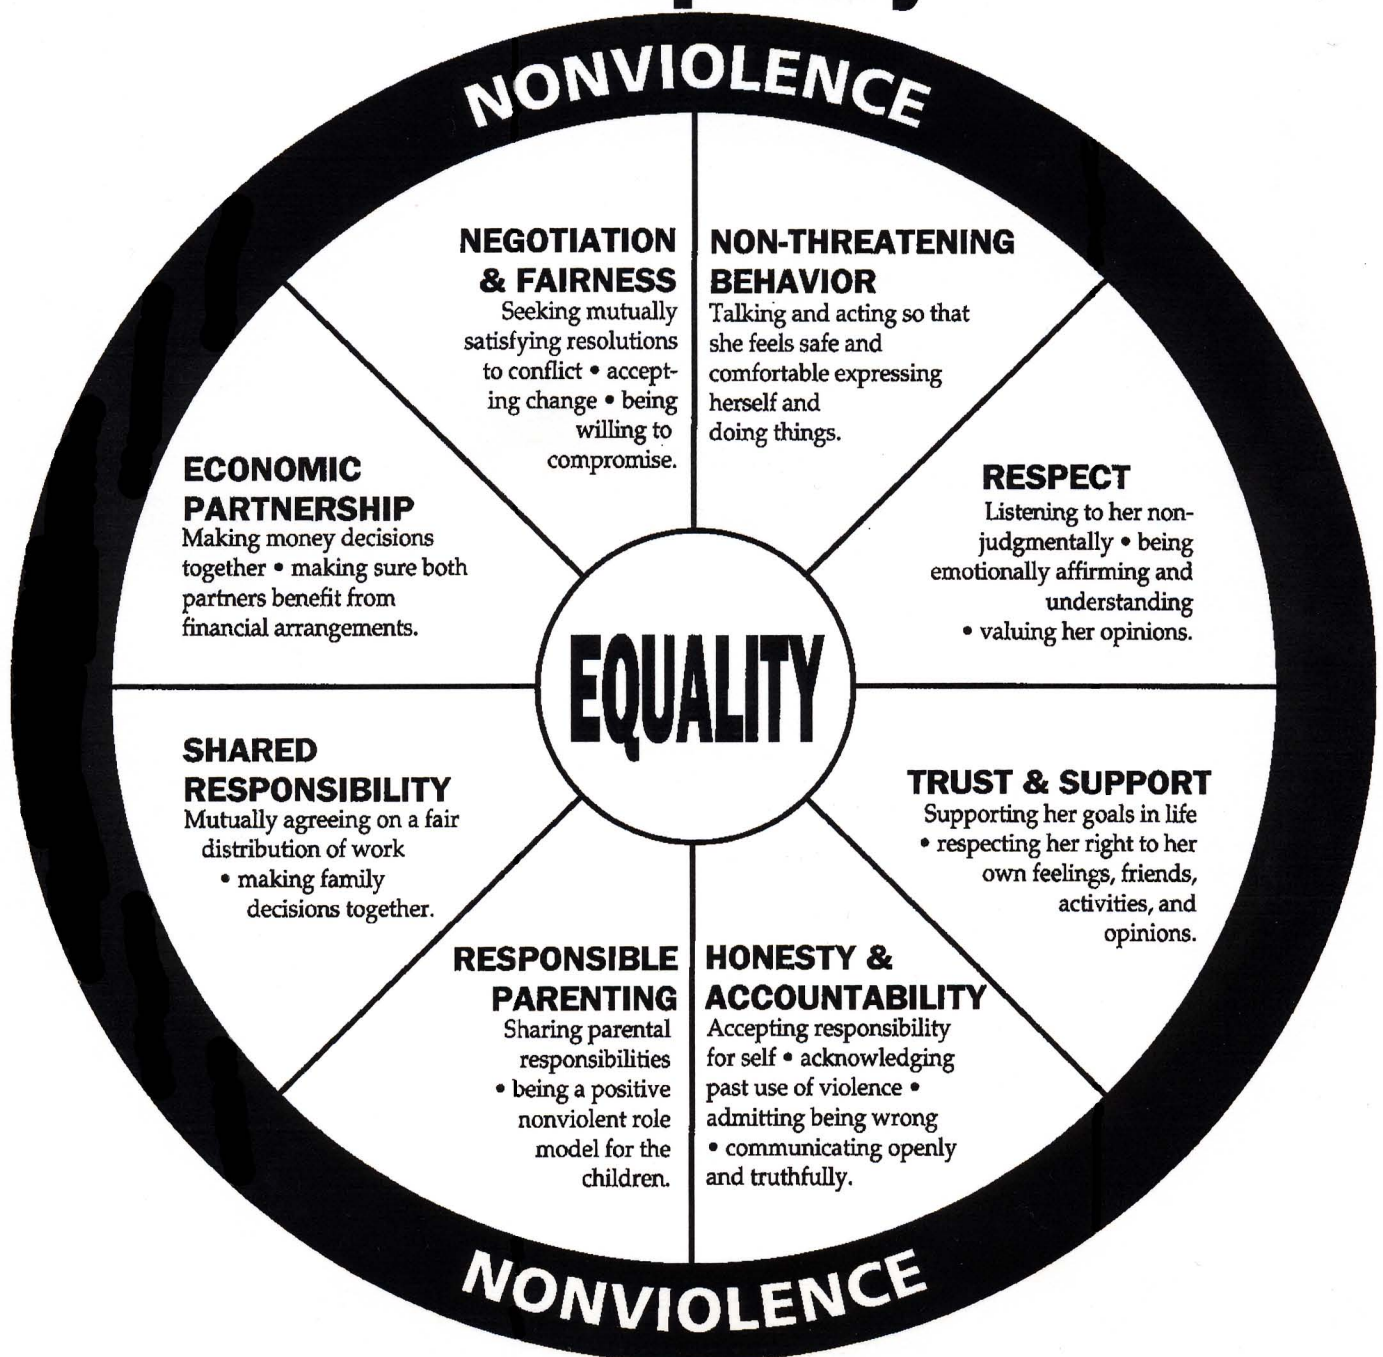

# Is your relationship based on equality?

DOMESTIC ABUSE INTERVENTION PROJECT • 206 West Fourth Street • Duluth Minnesota 55806 • 218/722-4134

**Texas Council on Family Violence**

8701 N. MoPac Expressway, Suite 450 Austin, Texas 78759 512/794-1133 FAX 512/794-1199